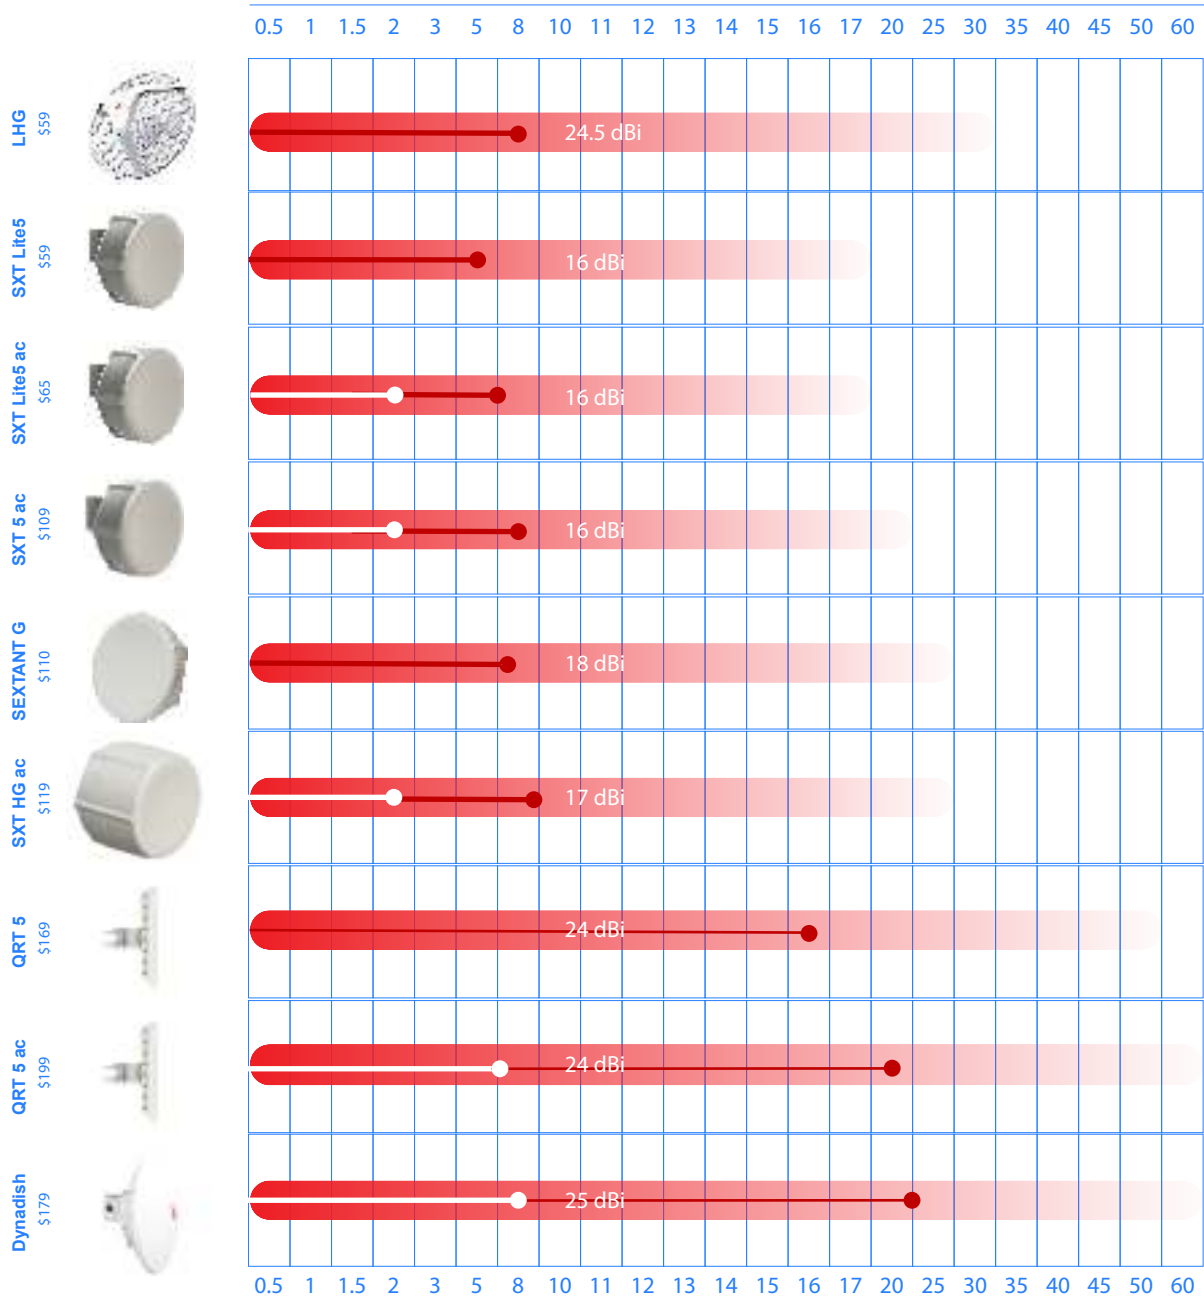

## Distance in Km

MANTbox 19s

## Distance in Km

- Distance at max supported 802.11ac data rate (eg. 866Mbit)
- Distance at max supported 802.11n data rate (eg. 300Mbit)
- Max range at -70 signal

Note: line of sight, interference, alignment, weather and other outside factors will affect the wireless link performance and possible distance