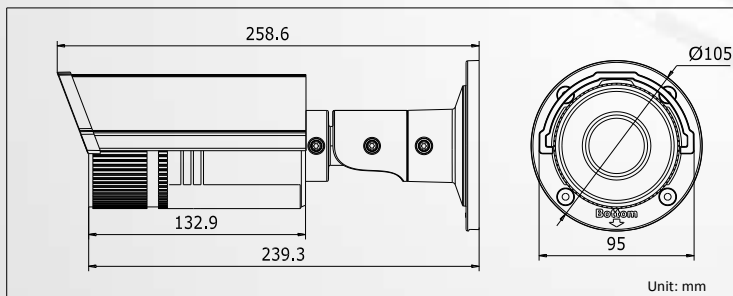

## DS-2CD2642FWD-I(Z)(S) 4MP WDR Vari-focal Bullet Network Camera

- 1/3" Progressive Scan CMOS
- Up to 4 megapixel resolution
- 120dB WDR
- 3D DNR
- Motorized lens 2.8-12mm (-Z)
- Up to 30 meters IR range
- Built-in Micro SD/SDHC/SDXC card slot, up to 128 GB
- Audio/alarm I/O (-S)
- Mobile Monitoring via EZVIZ P2P or iVMS-4500
- 12V DC±25% & PoE(802.3af Class3)
- Support H.264+
- IP67